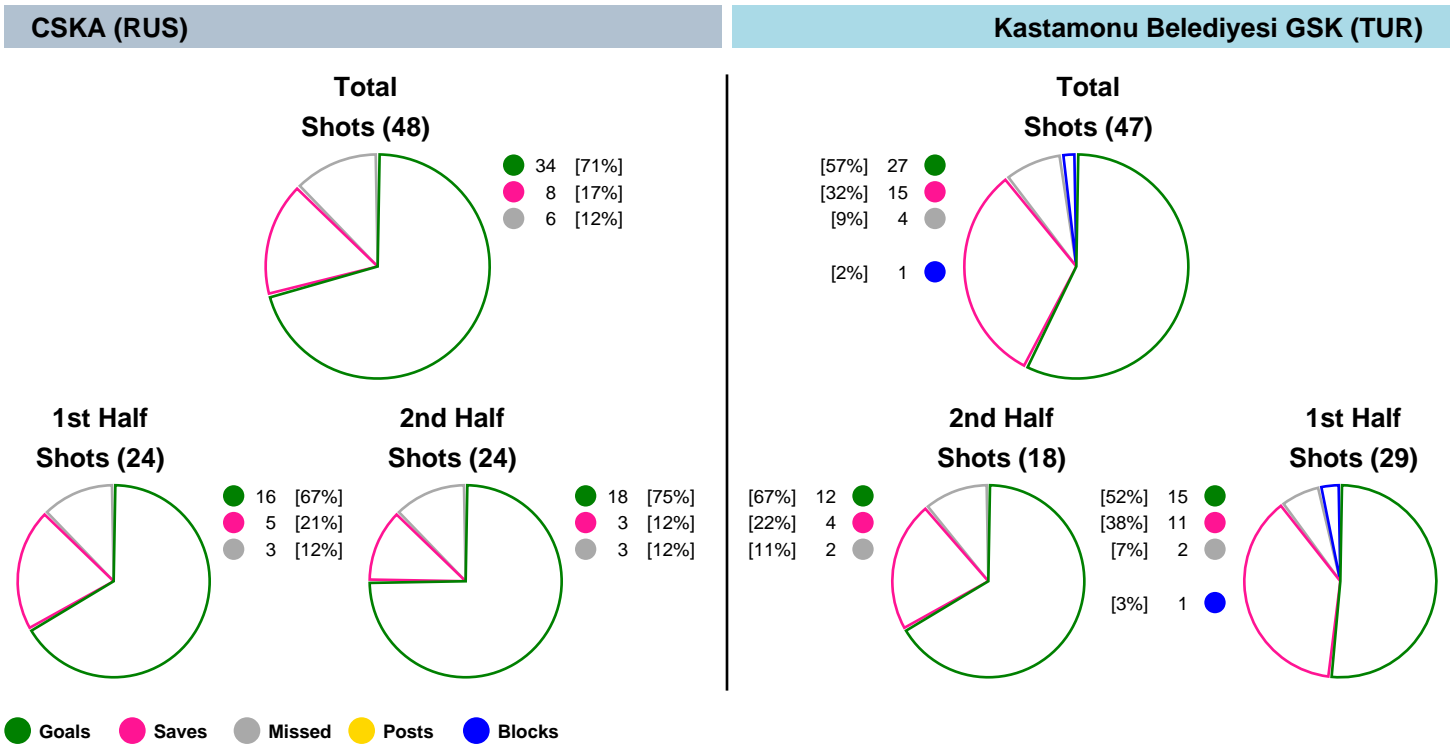

Match Statistics Shots

Player Statistics: CSKA (RUS)

Goalkeeper	Total				All Saves/Shots					
No. Name	Saves	Shots	%	GC	7M	6M	9M	Wing	BT	FB
21 SEDOYKINA Anna	9	22	41	13	0% (0/2)	46% (7/15)	50% (1/2)	33% (1/3)		
99 KAPLINA Polina	6	20	30	14	0% (0/2)	23% (3/13)	50% (1/2)	66% (2/3)		
TOTALS	15	42	36	27	0% (0/4)	35% (10/28)	50% (2/4)	50% (3/6)		

Player	Total				All Goals/Shots							Additional			Punishments		
No. Name	Pos.	Goals	Shots	%	7M	7M%	6M	9M	Wing	BT	FB	Ass.	ST	BL	YC	2m	RC
3 GORSHKOVA Polina		2	3	67			1/1		1/2			1	1				
6 GROS Ana (SLO)		10	14	71	4/4	100%	6/8	0/2				3					
8 MIKHAYLICHENKO Elena		3	3	100			3/3					1	1				
10 SHAMANOUSKAYA Viktoriya (BLR)		2	3	67			2/3										
11 SABIROVA Karina		4	7	57			3/6	1/1				3					
14 VEDEKHINA Polina		3	4	75			2/3	1/1				4					
15 SUDAKOVA Marina		0	0	0													
19 MARKOVA Yuliia		0	1	0						0/1							
21 SEDOYKINA Anna		0	0	0													
36 HEINDAHL Kathrine Brothmann		0	0	0										1	1	1	
39 SKOROBOGATCHENKO Antonina		4	5	80			4/5										
67 ILLARIONOVA Anastasiia		1	2	50			1/2									1	
83 RABAZULKINA Elena		0	0	0													
91 RISTOVSKA Sara (MKD)		5	6	83			1/1		3/4		1/1		1				
99 KAPLINA Polina		0	0	0								1					
Player TOTALS		34	48	71	4/4	100%	23/32	2/4	4/7		1/1	13	3	1	1	2	

Officials	Punishments		
No. Name	YC	2m	RC
A PERA Florentin Constantin			
B AKOPIAN Olga			
C KOROTNEVA Liubov			
D DOLGACHEV Vladislav			
TEAM			
TOTALS	1	2